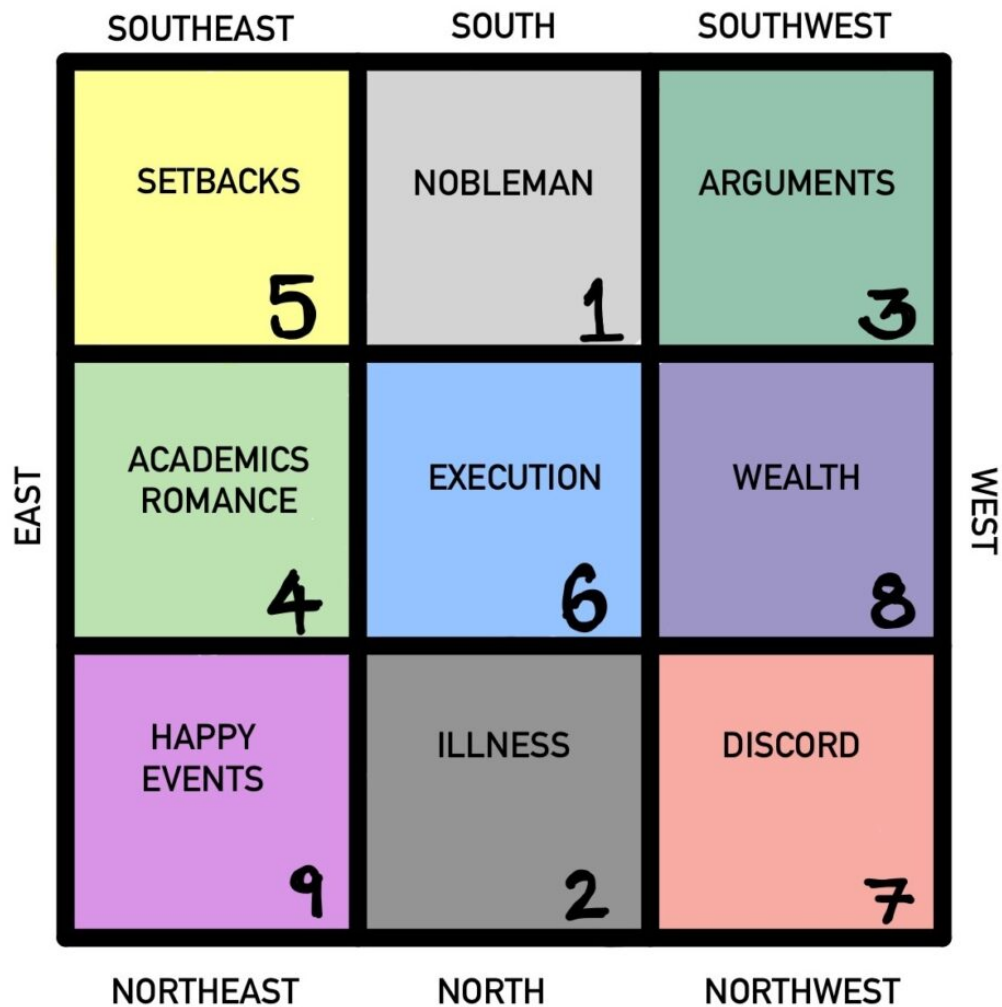

Click on the photo to enlarge

Energy Pattern of 2021

The numbers are simply representative of the element within that sector.
Example 5,2,8 represent Earth energy, 1 is Water, 3 and 4 are Wood, Nine is Fire, 6 and 7 are Metal.